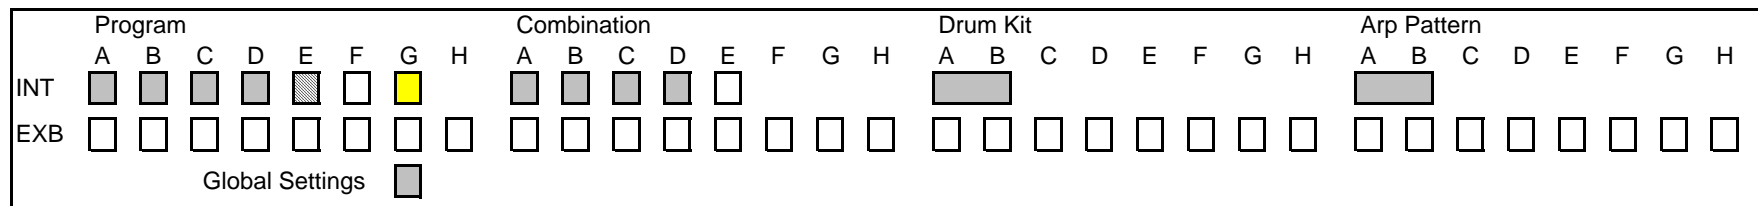

Triton-Rack Factory Preload

Preload

Program			Combination			Drum Kit			Arp Pattern		
INT-A	000-127	(128)	INT-A	000-127	(128)	I-A/B	000-015	(16)	Preset	P00-P04	(5)
INT-B	000-127	(128)	INT-B	000-127	(128)				User		
INT-C	000-127	(128)	INT-C	000-127	(128)				I-A/B	U000-199	(200)
INT-D	000-127	(128)	INT-D	000-127	(128)						
INT-E [SMPL]	000-127	(128)	INT-E	000-127	(128)						
INT-F [MOSS]	000-127	(128)				E-A	016-031	(16)	E-A	U200-215	(16)
INT-G [GM]	000-127	(128)				E-B	032-047	(16)	E-B	U216-231	(16)
EXB-A	000-127	(128)	EXB-A	000-127	(128)	E-C	048-063	(16)	E-C	U232-247	(16)
EXB-B	000-127	(128)	EXB-B	000-127	(128)	E-D	064-079	(16)	E-D	U248-263	(16)
EXB-C	000-127	(128)	EXB-C	000-127	(128)	E-E	080-095	(16)	E-E	U264-279	(16)
EXB-D	000-127	(128)	EXB-D	000-127	(128)	E-F	096-111	(16)	E-F	U280-295	(16)
EXB-E	000-127	(128)	EXB-E	000-127	(128)	E-G	112-127	(16)	E-G	U296-311	(16)
EXB-F	000-127	(128)	EXB-F	000-127	(128)	E-H	128-143	(16)	E-H	U312-327	(16)
EXB-G	000-127	(128)	EXB-G	000-127	(128)						
EXB-H	000-127	(128)	EXB-H	000-127	(128)						

EXB banks provide 1,024 Open programs
INT-E has a few factory demo and vocoder programs

128 Open Drum Kits

128 Open Arp Patterns