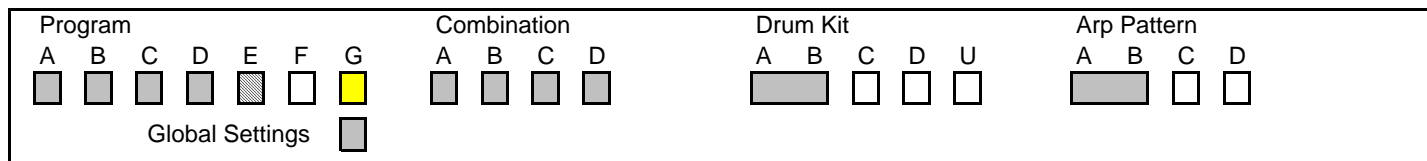

EXB banks provide 1,024 Open programs
 INT-E has a few factory demo and vocoder programs

128 Open Drum Kits

128 Open Arp Patterns

Triton Classic Factory Preload

Preload

-  - full
-  - partial
-  - GM (stored in ROM)